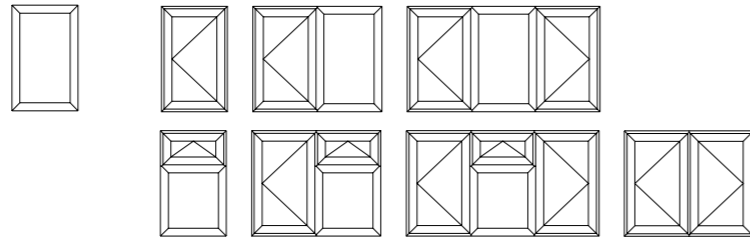

Styles and shapes

REHAU range at a glance

TOTAL70

Caseament windows including french windows

Comprehensive range of styles, (chamfered and sculptured) and a variety of colour options.