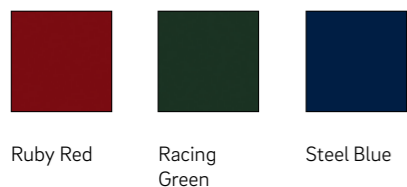

The Statement Collection

We have made every effort to show the colours as accurately as print processes will allow. However, we cannot guarantee an exact colour match to that of the actual products, and the colours contained shown here should not be relied on as such. We recommend that you discuss colour samples with your local REHAU installer or request a colour swatch at enquiries@rehau.com.