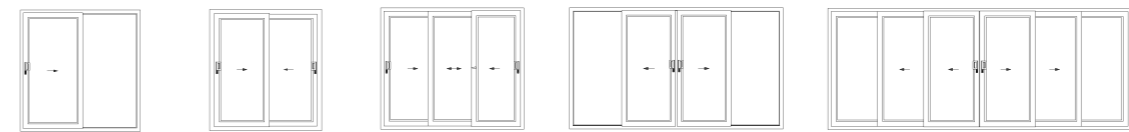

SLINOVA®: The bright choice

Maximise natural light with SLINOVA's large glazing area

SLINOVA is a slim line sliding door with outstanding stability and strength.

SLINOVA sliding door styles and shapes