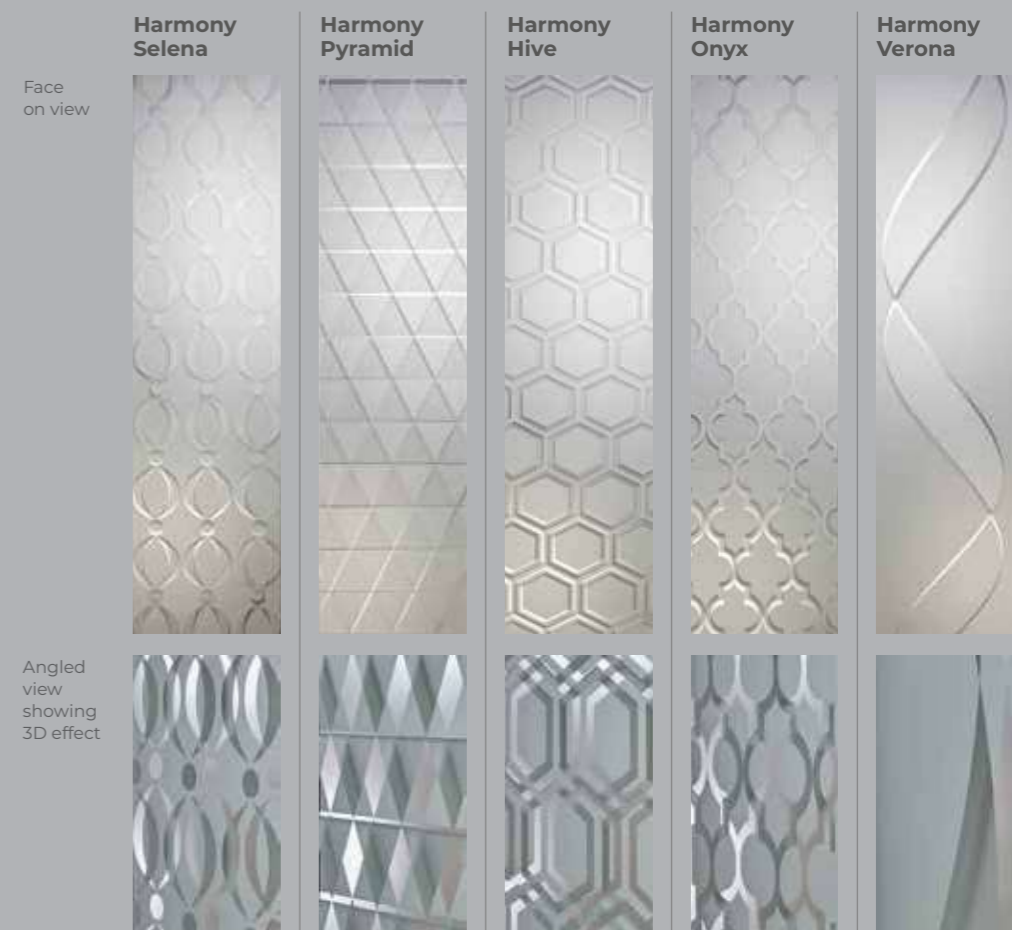

Kensington Two
Colour Chartwell Green
Glass Harmony Onyx
Frame Chartwell Green

Madrid Two
Colour Silver Grey
Glass Harmony Verona
Frame Silver Grey

Madrid Two
Colour White
Glass Harmony Selena
Frame White

Rome One
Colour Black Brown
Glass Harmony Pyramid
Frame Black Brown

Rome One
Colour White
Glass Harmony Hive
Frame White

Monaco One
Colour Anthracite Grey
Glass Harmony Verona
Frame Anthracite Grey

MODERN TRIM COLLECTION

If you're looking for a contemporary style that makes a real statement, the Modern Trim Collection, featuring high grade, stainless-steel trims, is the perfect choice for your home.

Modern 5051
Colour White
Frame White