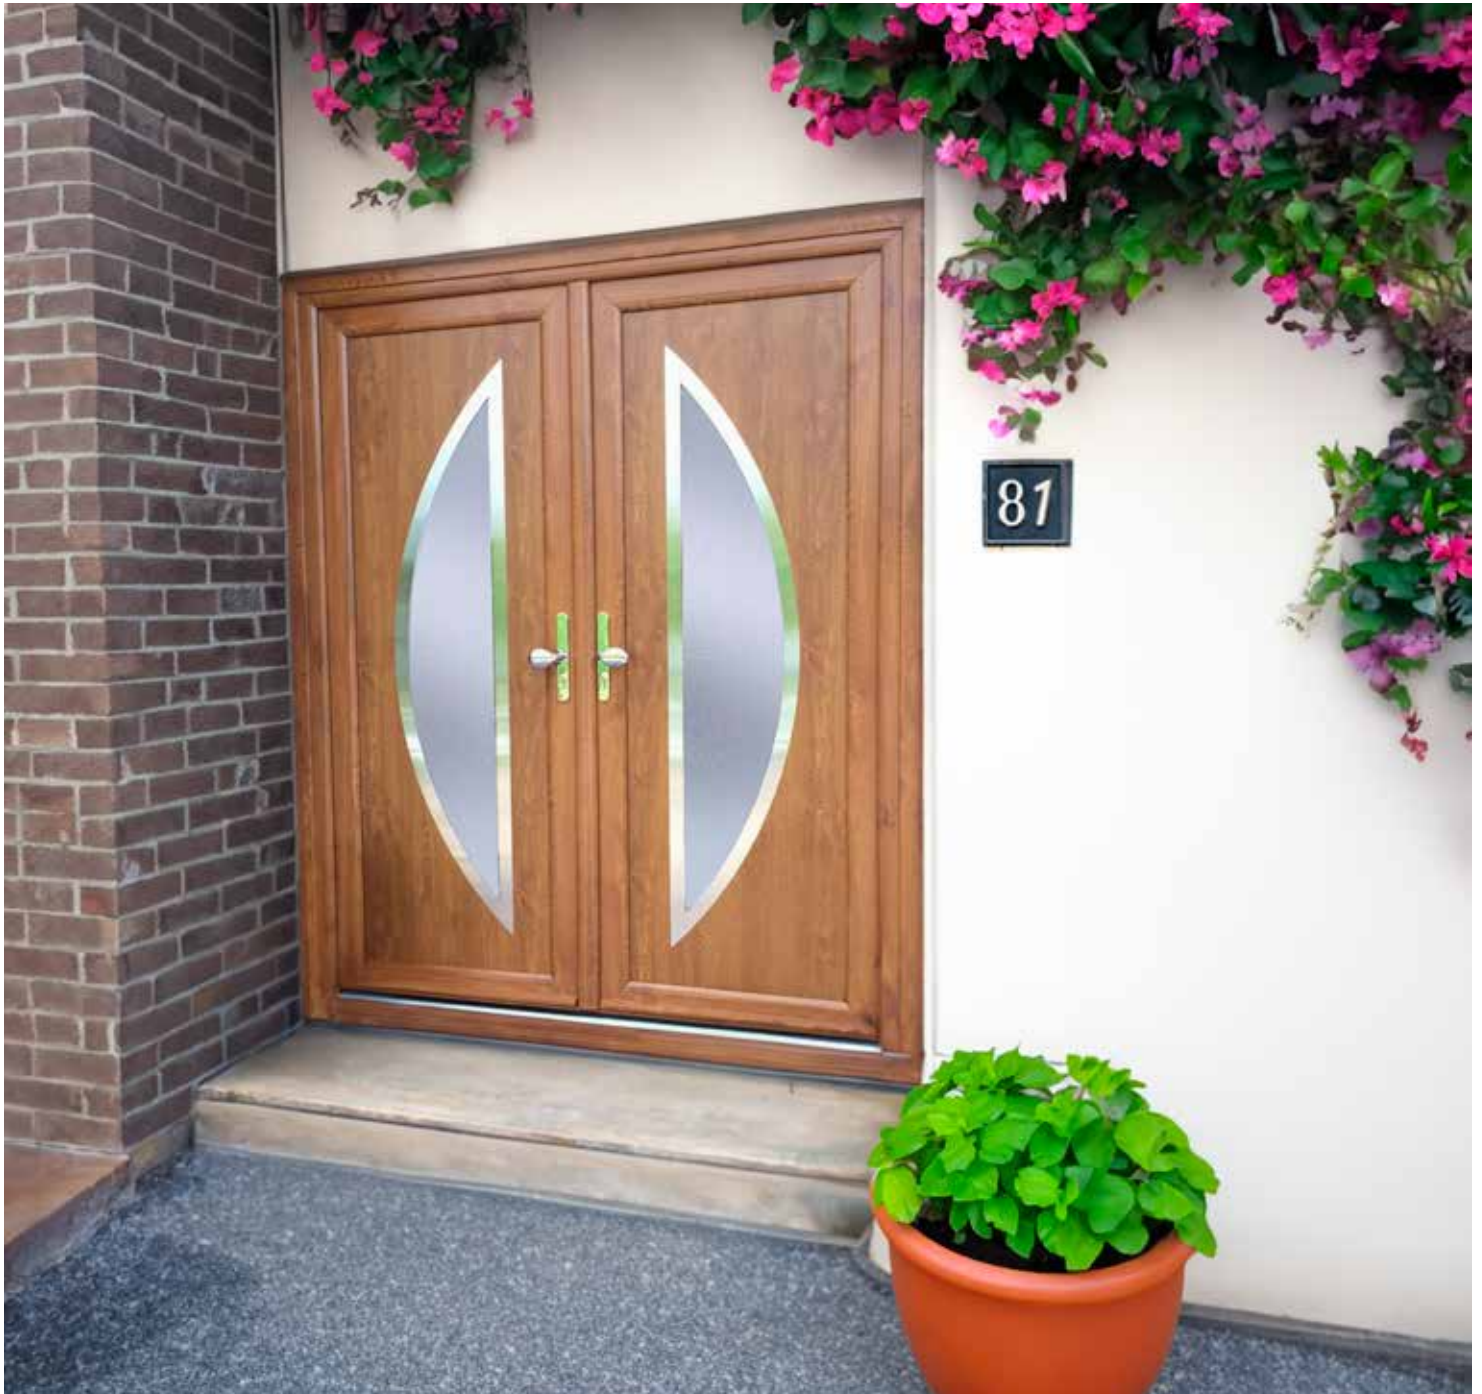

Enquiries:
Call 01482 790790
Visit [Hurstdoors.co.uk](https://www.hurstdoors.co.uk)

With reference to product descriptions, colours, styles and features, every effort is made to ensure that the products that we supply correspond as closely as possible to the examples shown in this brochure. Due to the limitations of the photographic and printing processes, colour illustrations should be used as a guide only. Due to a continuous development programme, Hurst Plastics Ltd (Hurst) reserve the right to alter specifications without prior notice. All specifications are correct at the time of going to print. E & OE. This brochure and all content including copy, images and information is the Copyright © of Hurst Plastics Ltd (Hurst Doors) and protected under UK law.